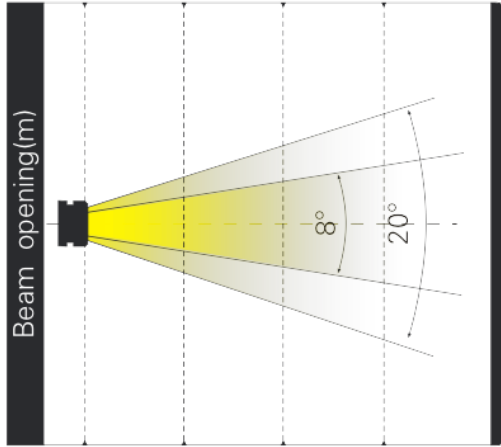

Beam angle 8°
Field angle 20°(LENS 20°)

Intensity LUX	Red Led:	1612	424	200
	Green Led:	3833	993	466
	Blue Led:	490	126	59
	White Led:	5035	1301	603
	Full Led:	9870	2550	1200

Distance(m)	2.5	5.0	7.5
8°Diameter(m)	Φ0.44	Φ0.9	Φ1.3
20°Diameter(m)	Φ0.84	Φ1.7	Φ2.53

Beam angle 32°
Field angle 54°(LENS 54°)

Intensity LUX	Red Led:	203	53
	Green Led:	566	145
	Blue Led:	69	18
	White Led:	652	167
	Full Led:	1264	328